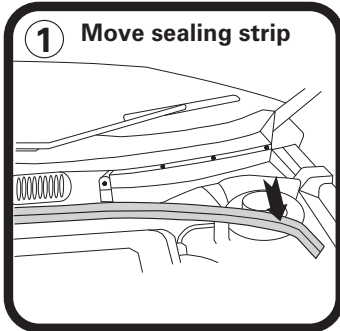

RYCO FILTERS

FITTING INSTRUCTIONS FOR RYCO CABIN FILTER RCA103P.

VW BORA (filter located in engine bay)

GUD Automotive Pty Ltd
245 Sunshine Road Tottenham
Victoria 3012 Australia.
www.rycofilters.com.au

GUD (NZ) Ltd
626A Rosebank Road Avondale
Auckland, New Zealand
www.ryco.co.nz