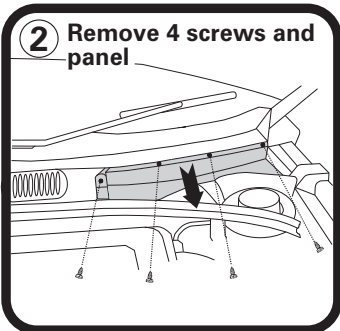

RYCO FILTERS

FITTING INSTRUCTIONS FOR RYCO CABIN FILTER RCA103P.

VW BORA (filter located in engine bay)

GUD Automotive Pty Ltd
245 Sunshine Road Tottenham
Victoria 3012 Australia.
www.rycofilters.com.au

GUD (NZ) Ltd
626A Rosebank Road Avondale
Auckland, New Zealand
www.ryco.co.nz