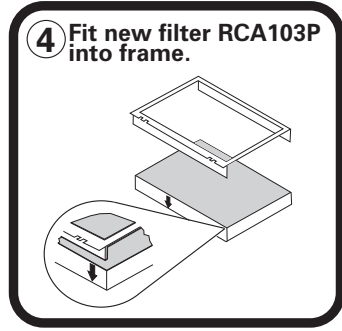

RYCO FILTERS

FITTING INSTRUCTIONS FOR RYCO CABIN FILTER RCA103P.

VW BORA (filter located in engine bay)

GUD Automotive Pty Ltd
245 Sunshine Road Tottenham
Victoria 3012 Australia.
www.rycofilters.com.au

GUD (NZ) Ltd
626A Rosebank Road Avondale
Auckland, New Zealand
www.ryco.co.nz