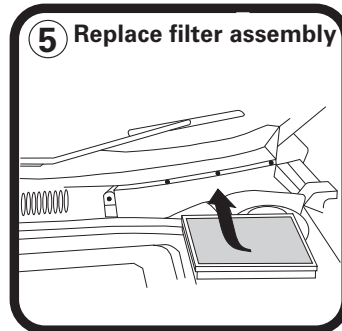

RYCO FILTERS

FITTING INSTRUCTIONS FOR RYCO CABIN FILTER RCA103P.

VW BORA (filter located in engine bay)

GUD Automotive Pty Ltd
245 Sunshine Road Tottenham
Victoria 3012 Australia.
www.rycofilters.com.au

GUD (NZ) Ltd
626A Rosebank Road Avondale
Auckland, New Zealand
www.ryco.co.nz