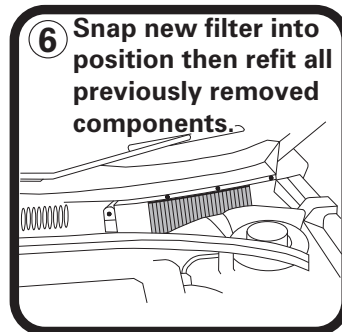

RYCO FILTERS

FITTING INSTRUCTIONS FOR RYCO CABIN FILTER RCA103P.

VW BORA (filter located in engine bay)

GUD Automotive Pty Ltd
245 Sunshine Road Tottenham
Victoria 3012 Australia.
www.rycofilters.com.au

GUD (NZ) Ltd
626A Rosebank Road Avondale
Auckland, New Zealand
www.ryco.co.nz