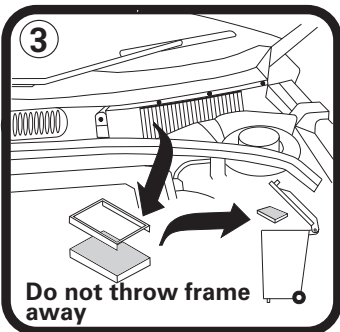

RYCO FILTERS

FITTING INSTRUCTIONS FOR RYCO CABIN FILTER RCA103P.

VW BORA (filter located in engine bay)

GUD Automotive Pty Ltd
245 Sunshine Road Tottenham
Victoria 3012 Australia.
www.rycofilters.com.au

GUD (NZ) Ltd
626A Rosebank Road Avondale
Auckland, New Zealand
www.ryco.co.nz