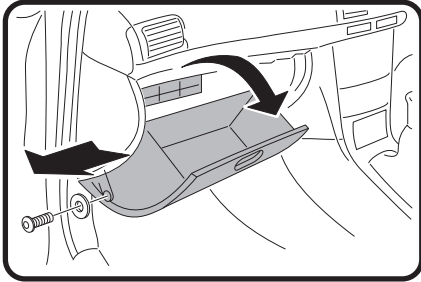

## FITTING INSTRUCTIONS FOR RYCO CABIN FILTER RCA104P.

### TOYOTA AVENSIS (Filter located behind glovebox)

**1: Open glovebox, remove screw and washer, then remove the glovebox.**

**3: Remove used filter.**

**2: Remove filter cover.**

**4: Fit new RycO filter, refit all previously removed parts, dispose of used filter correctly.**