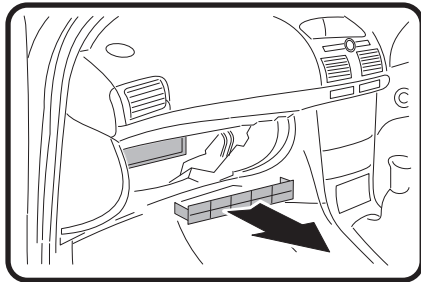

## FITTING INSTRUCTIONS FOR RYCO CABIN FILTER RCA104P.

### TOYOTA AVENSIS (Filter located behind glovebox)

**1: Open glovebox, remove screw and washer, then remove the glovebox.**

**3: Remove used filter.**

**2: Remove filter cover.**

**4: Fit new RycO filter, refit all previously removed parts, dispose of used filter correctly.**