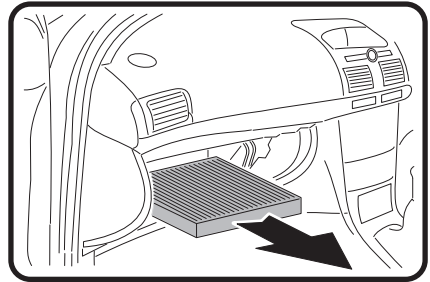

## FITTING INSTRUCTIONS FOR RYCO CABIN FILTER RCA104P.

### TOYOTA AVENSIS (Filter located behind glovebox)

**1: Open glovebox, remove screw and washer, then remove the glovebox.**

**3: Remove used filter.**

**2: Remove filter cover.**

**4: Fit new RycO filter, refit all previously removed parts, dispose of used filter correctly.**