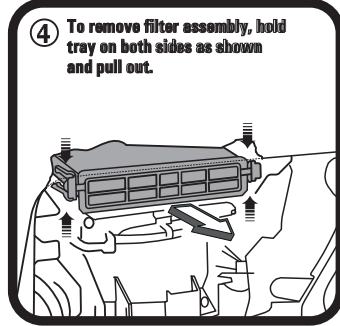

RYCO FILTERS

FITTING INSTRUCTIONS FOR RYCO CABIN FILTER RCA104P.

TOYOTA PRIUS

(Filter is located behind glove box)

GUD Automotive Pty Ltd
245 Sunshine Road Tottenham
Victoria 3012 Australia.
www.rycofilters.com.au