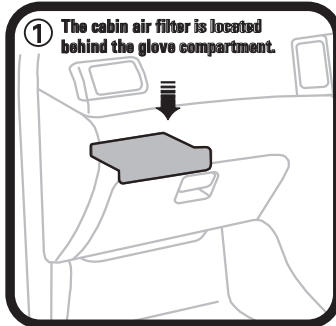

RYCO FILTERS

FITTING INSTRUCTIONS FOR RYCO CABIN FILTER RCA104P.

TOYOTA PRIUS

(Filter is located behind glove box)

GUD Automotive Pty Ltd
245 Sunshine Road Tottenham
Victoria 3012 Australia.
www.rycofilters.com.au