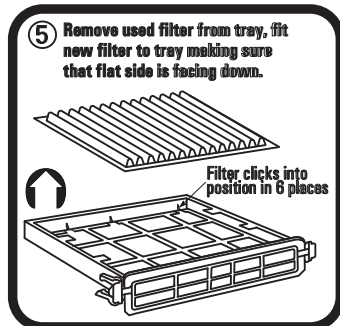

RYCO FILTERS

FITTING INSTRUCTIONS FOR RYCO CABIN FILTER RCA104P.

TOYOTA PRIUS

(Filter is located behind glove box)

GUD Automotive Pty Ltd
245 Sunshine Road Tottenham
Victoria 3012 Australia.
www.rycofilters.com.au