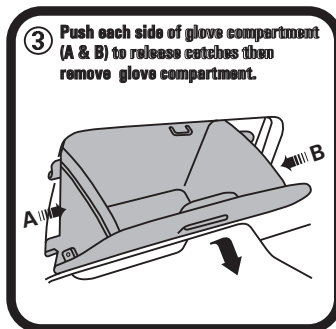

RYCO FILTERS

FITTING INSTRUCTIONS FOR RYCO CABIN FILTER RCA104P.

TOYOTA PRIUS

(Filter is located behind glove box)

GUD Automotive Pty Ltd
245 Sunshine Road Tottenham
Victoria 3012 Australia.
www.rycofilters.com.au