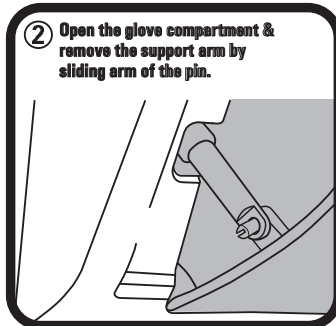

RYCO FILTERS

FITTING INSTRUCTIONS FOR RYCO CABIN FILTER RCA104P.

TOYOTA PRIUS

(Filter is located behind glove box)

GUD Automotive Pty Ltd
245 Sunshine Road Tottenham
Victoria 3012 Australia.
www.rycofilters.com.au