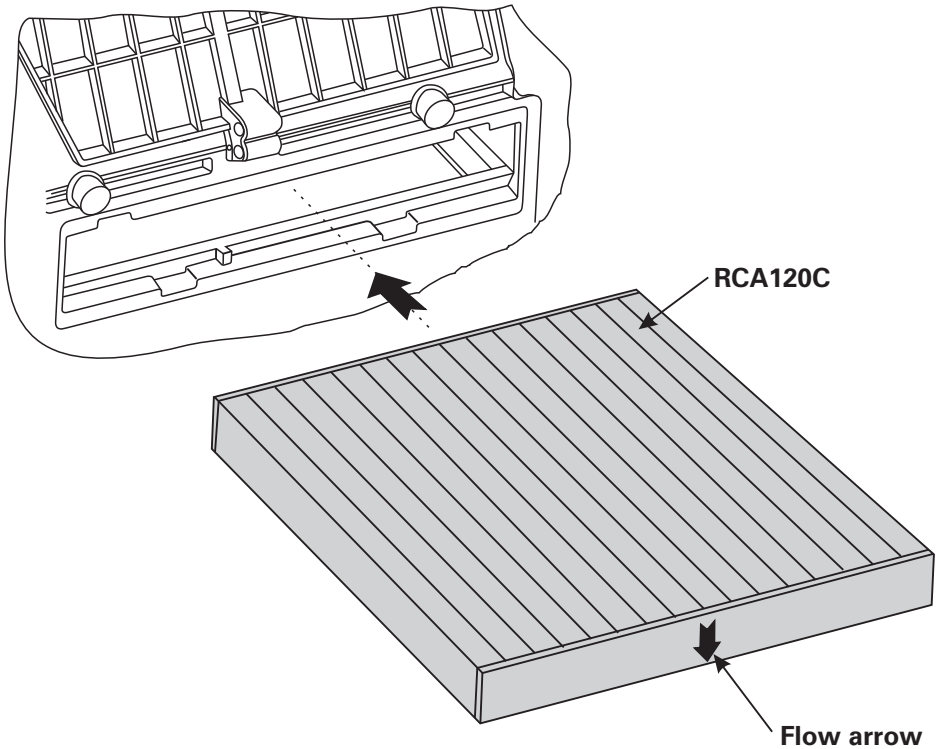

RYCO FILTERS

FITTING INSTRUCTIONS FOR RYCO CABIN FILTER RCA120C.

Mazda6

GUD Automotive Pty Ltd
245 Sunshine Road Tottenham
Victoria 3012 Australia.
www.rycofilters.com.au

GUD (NZ) Ltd
626A Rosebank Road Avondale
Auckland, New Zealand
www.ryco.co.nz