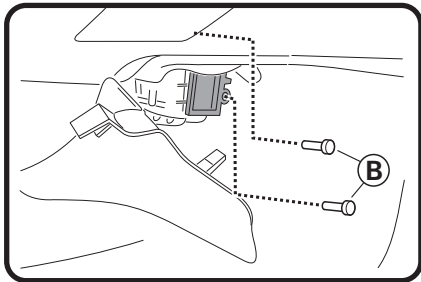

## FITTING INSTRUCTIONS FOR RYCO CABIN FILTER RCA138C.

CITROEN C5 03/01 →

1: Filter located behind cover (A)

3: Pull filter in direction of arrow.

2: Remove cover and undo two screws (B)

4: Fit new Rycos filter, refit all previously removed parts.