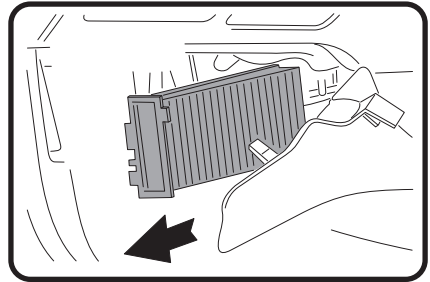

## FITTING INSTRUCTIONS FOR RYCO CABIN FILTER RCA138C.

CITROEN C5 03/01 →

1: Filter located behind cover (A)

3: Pull filter in direction of arrow.

2: Remove cover and undo two screws (B)

4: Fit new Rycos filter, refit all previously removed parts.