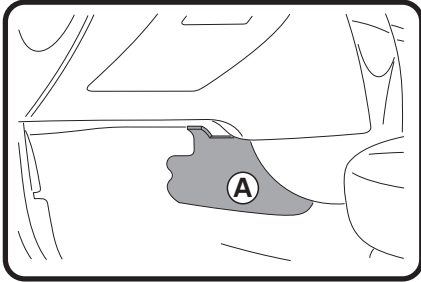

## FITTING INSTRUCTIONS FOR RYCO CABIN FILTER RCA138C.

CITROEN C5 03/01 →

1: Filter located behind cover (A)

3: Pull filter in direction of arrow.

2: Remove cover and undo two screws (B)

4: Fit new Rycos filter, refit all previously removed parts.