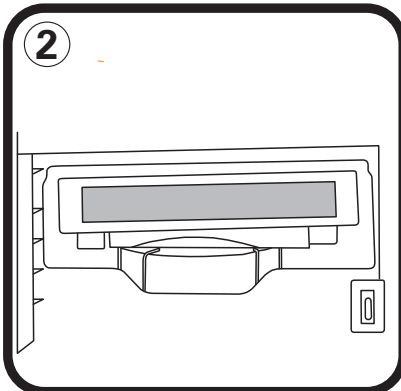

RYCO FILTERS

FITTING INSTRUCTIONS FOR RYCO CABIN FILTER RCA146P.

Suits Hyundai Sonata NF

1 Filter located behind glove box

Undo 2 rubber lugs (A), pull glove box down, squeeze 2 handles (B) together & remove the filter cover.

3

Dispose off used filter properly.

2

Pull used filter from housing, replace with Ryco RCA146P, Replace previously removed parts.

GUD Automotive Pty Ltd
245 Sunshine Road Tottenham
Victoria 3012 Australia.
www.rycofilters.com.au