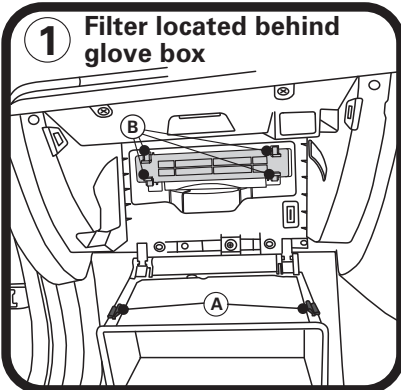

RYCO FILTERS

FITTING INSTRUCTIONS FOR RYCO CABIN FILTER RCA146P.

Suits Hyundai Sonata NF

1 Filter located behind glove box

Undo 2 rubber lugs (A), pull glove box down, squeeze 2 handles (B) together & remove the filter cover.

3

Dispose off used filter properly.

2

Pull used filter from housing, replace with Ryco RCA146P, Replace previously removed parts.

GUD Automotive Pty Ltd
245 Sunshine Road Tottenham
Victoria 3012 Australia.
www.rycofilters.com.au