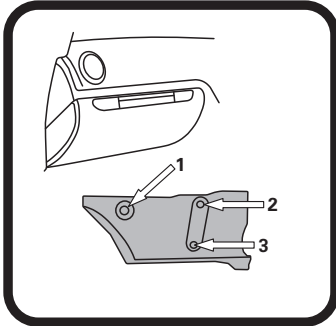

RYCO FILTERS

FITTING INSTRUCTIONS FOR RYCO CABIN FILTER RCA149C.

VW Golf V

- ① Filter located under glovebox, remove panel by unlocking in 3 places as shown.

- ③ Pull dirty filter out to remove, push new RycO filter into housing.

- ② Unlock in 2 places as shown, remove filter cover.

- ④ Refit all previously removed parts, dispose of dirty filter correctly.

GUD Automotive Pty Ltd
245 Sunshine Road Tottenham
Victoria 3012 Australia.
www.rycofilters.com.au