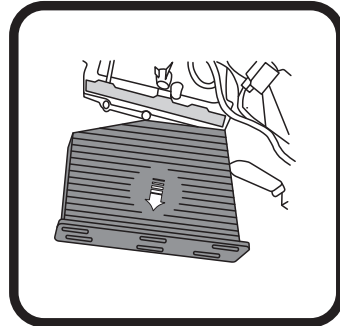

RYCO FILTERS

FITTING INSTRUCTIONS FOR RYCO CABIN FILTER RCA149C.

VW Golf V

- ① Filter located under glovebox, remove panel by unlocking in 3 places as shown.

- ③ Pull dirty filter out to remove, push new RycO filter into housing.

- ② Unlock in 2 places as shown, remove filter cover.

- ④ Refit all previously removed parts, dispose of dirty filter correctly.

GUD Automotive Pty Ltd
245 Sunshine Road Tottenham
Victoria 3012 Australia.
www.rycofilters.com.au