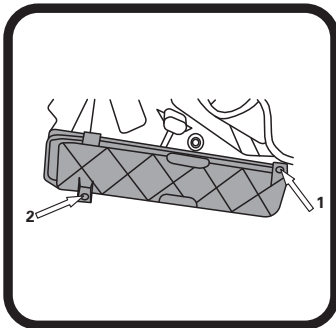

RYCO FILTERS

FITTING INSTRUCTIONS FOR RYCO CABIN FILTER RCA149C.

VW Golf V

- ① Filter located under glovebox, remove panel by unlocking in 3 places as shown.

- ③ Pull dirty filter out to remove, push new RycO filter into housing.

- ② Unlock in 2 places as shown, remove filter cover.

- ④ Refit all previously removed parts, dispose of dirty filter correctly.

GUD Automotive Pty Ltd
245 Sunshine Road Tottenham
Victoria 3012 Australia.
www.rycofilters.com.au