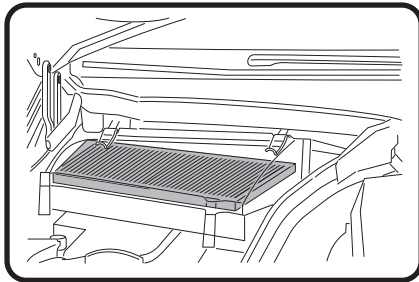

RYCO FILTERS

FITTING INSTRUCTIONS FOR RYCO CABIN FILTER RCA153P.

MERCEDES BENZ C-Klasse
(Filter located in engine bay)

1: Undo 3 clips and remove cover.

3: Refit all previously removed components. Dispose of used filter correctly.