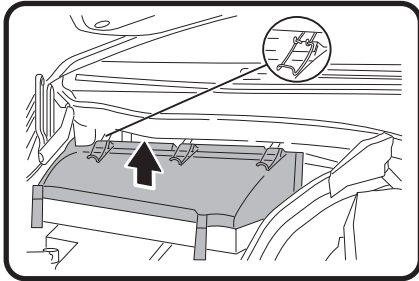

RYCO FILTERS

FITTING INSTRUCTIONS FOR RYCO CABIN FILTER RCA153P.

MERCEDES BENZ C-Klasse
(Filter located in engine bay)

1: Undo 3 clips and remove cover.

3: Refit all previously removed components. Dispose of used filter correctly.