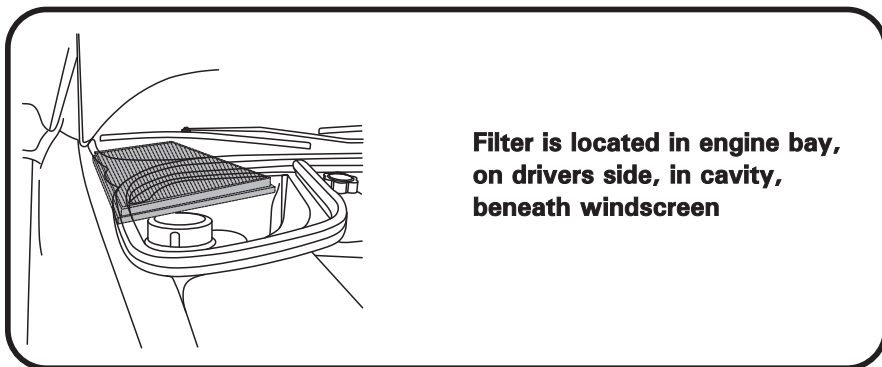

RYCO FILTERS

FITTING INSTRUCTIONS FOR RYCO CABIN FILTER RCA157P.

PEUGEOT 206 series, (99 on)

**Filter is located in engine bay,
on drivers side, in cavity,
beneath windscreen**

**Pull used filter out from housing
then fit new RYCO RCA157P by
pushing into housing, Note air flow
direction and positioning of filter.**