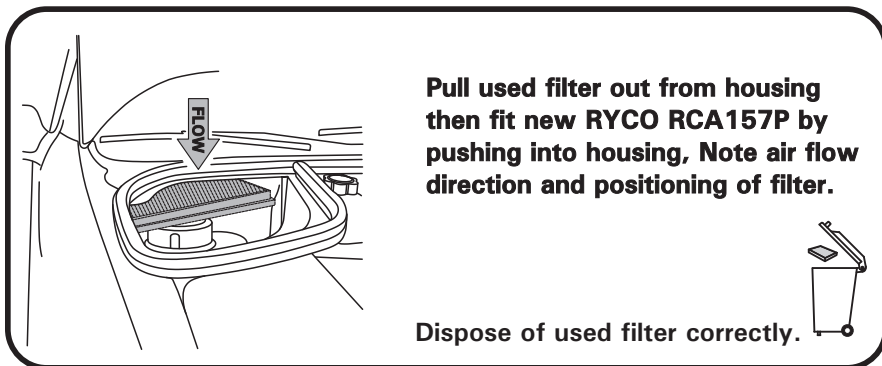

RYCO FILTERS

FITTING INSTRUCTIONS FOR RYCO CABIN FILTER RCA157P.

PEUGEOT 206 series, (99 on)

**Filter is located in engine bay,
on drivers side, in cavity,
beneath windscreen**

**Pull used filter out from housing
then fit new RYCO RCA157P by
pushing into housing, Note air flow
direction and positioning of filter.**