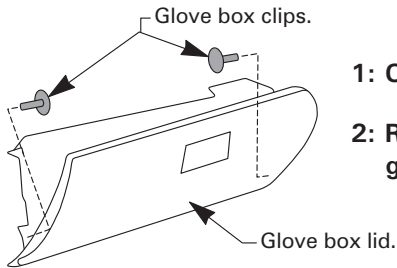

RYCO FILTERS

FITTING INSTRUCTIONS FOR RYCO CABIN FILTER RCA185P.

KIA RIO JB

Filter located behind glove box.

- 1: Open glove box.
- 2: Remove glove box lid by removing glove box clips as shown.

- 3: Pull filter cover to remove, remove used filter from housing, note flow direction.
 - 4: Insert new Ryco RCA185P filter, note flow direction.
- re-assemble in reverse sequence.