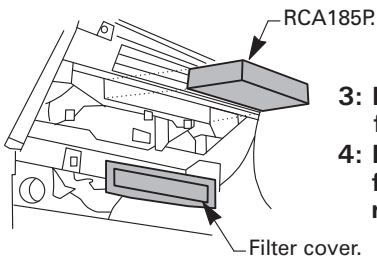

RYCO FILTERS

FITTING INSTRUCTIONS FOR RYCO CABIN FILTER RCA185P.

KIA RIO JB

Filter located behind glove box.

- 1: Open glove box.
- 2: Remove glove box lid by removing glove box clips as shown.

- 3: Pull filter cover to remove, remove used filter from housing, note flow direction.
 - 4: Insert new Ryco RCA185P filter, note flow direction.
- re-assemble in reverse sequence.