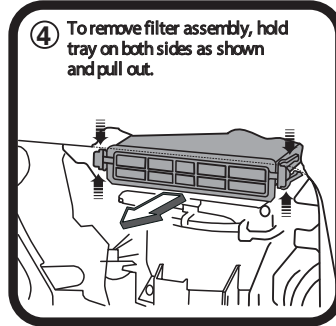

RYCO FILTERS

FITTING INSTRUCTIONS FOR RYCO CABIN FILTER RCA104MS

TOYOTA LANDCRUISER PRADO (Filter is located behind glove box)

GUD Automotive Pty Ltd
29 Taras Ave Altona North
Victoria 3025 Australia.
www.rycofilters.com.au