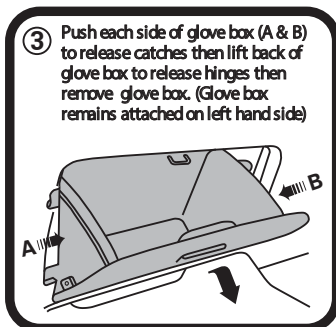

RYCO FILTERS

FITTING INSTRUCTIONS FOR RYCO CABIN FILTER RCA104MS

TOYOTA CELICA

(Filter is located behind glove box)

GUD Automotive Pty Ltd
29 Taras Ave Altona North
Victoria 3025 Australia.
www.rycofilters.com.au