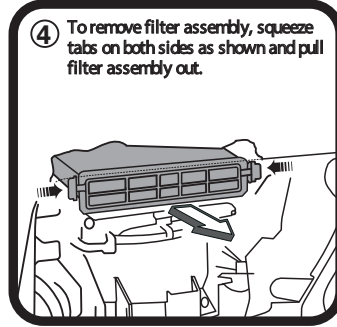

RYCO FILTERS

FITTING INSTRUCTIONS FOR RYCO CABIN FILTER RCA104MS

TOYOTA CELICA

(Filter is located behind glove box)

GUD Automotive Pty Ltd
29 Taras Ave Altona North
Victoria 3025 Australia.
www.rycofilters.com.au