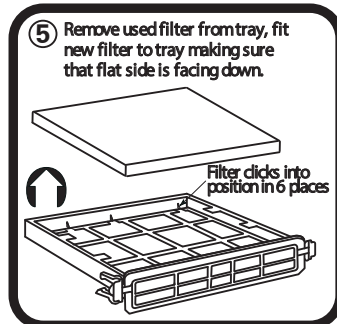

RYCO FILTERS

FITTING INSTRUCTIONS FOR RYCO CABIN FILTER RCA104MS

TOYOTA CELICA

(Filter is located behind glove box)

GUD Automotive Pty Ltd
29 Taras Ave Altona North
Victoria 3025 Australia.
www.rycofilters.com.au