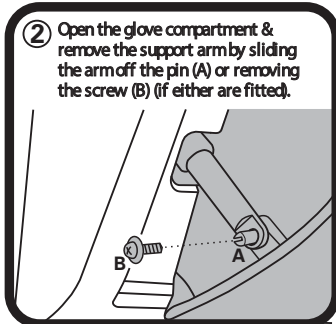

RYCO FILTERS

FITTING INSTRUCTIONS FOR RYCO CABIN FILTER RCA104MS

TOYOTA CELICA

(Filter is located behind glove box)

GUD Automotive Pty Ltd
29 Taras Ave Altona North
Victoria 3025 Australia.
www.rycofilters.com.au