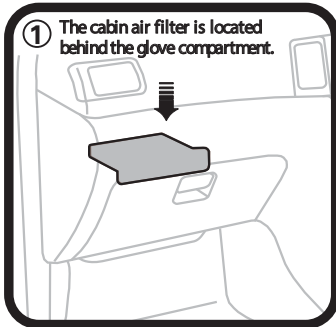

RYCO FILTERS

FITTING INSTRUCTIONS FOR RYCO CABIN FILTER RCA104MS

TOYOTA CELICA

(Filter is located behind glove box)

GUD Automotive Pty Ltd
29 Taras Ave Altona North
Victoria 3025 Australia.
www.rycofilters.com.au