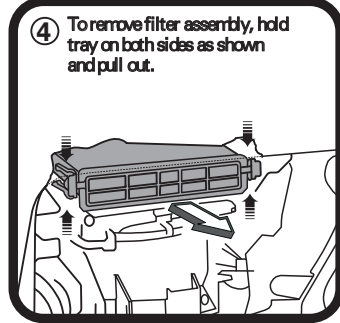

RYCO FILTERS

FITTING INSTRUCTIONS FOR RYCO CABIN FILTER RCA140P/MS TOYOTA COROLLA

(Filter is located behind glove box)

GUD Automotive Pty Ltd
29 Taras Ave Altona North
Victoria 3025 Australia.
www.rycofilters.com.au