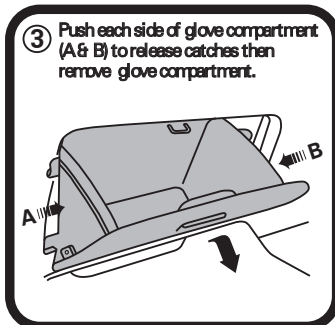

RYCO FILTERS

FITTING INSTRUCTIONS FOR RYCO CABIN FILTER RCA140P/MS TOYOTA COROLLA

(Filter is located behind glove box)

GUD Automotive Pty Ltd
29 Taras Ave Altona North
Victoria 3025 Australia.
www.rycofilters.com.au