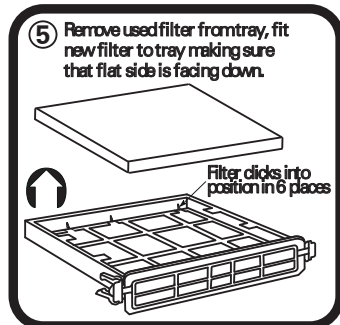

RYCO FILTERS

FITTING INSTRUCTIONS FOR RYCO CABIN FILTER RCA140P/MS TOYOTA COROLLA

(Filter is located behind glove box)

GUD Automotive Pty Ltd
29 Taras Ave Altona North
Victoria 3025 Australia.
www.rycofilters.com.au