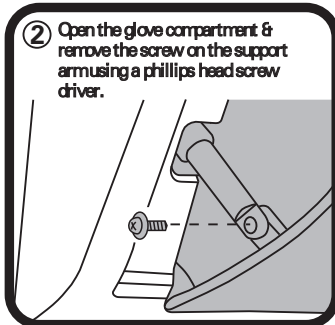

RYCO FILTERS

FITTING INSTRUCTIONS FOR RYCO CABIN FILTER RCA140P/MS TOYOTA COROLLA

(Filter is located behind glove box)

GUD Automotive Pty Ltd
29 Taras Ave Altona North
Victoria 3025 Australia.
www.rycofilters.com.au