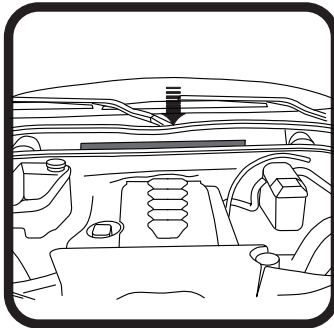

RYCO

F I L T E R S

FITTING INSTRUCTIONS FOR RYCO CABIN FILTER RCA171P.

MERCEDES VIANO / VITO
(Filter is located at engine bay)

- 1. The cabin air filter is located in the engine bay below the windscreen.**
- 2. Lift the plastic trim right on the centre of the windscreen. The cabin air filter housing is there.**
- 3. Remove the screws holding the bracket and the housing lid and pull the filter out.**
- 4. Clean the housing from accumulated debris and fit new filter making sure it is in the right air flow direction. Refit all components in reverse order.**