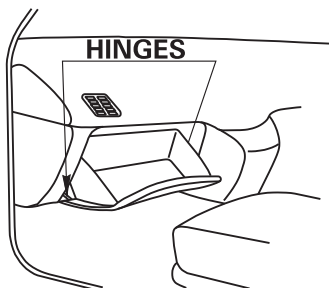

# RYCO FILTERS

FITTING INSTRUCTIONS FOR RYCO CABIN FILTER RCA193P.

2004-06 MAZDA MPV & 2004-ON RX-8

(Filter is located behind glove box)

OPEN GLOVE BOX AND DETACH  
HINGES ON EITHER SIDE THEN  
REMOVE GLOVE BOX.

REMOVE FILTER HOUSING COVER,  
REMOVE AND REPLACE USED  
FILTERS (NOTE FLOW DIRECTION).

DISPOSE OF USED FILTER  
CORRECTLY.

GUD Automotive Pty Ltd  
29 Taras Ave Altona North  
Victoria 3025 Australia.  
[www.rycofilters.com.au](http://www.rycofilters.com.au)