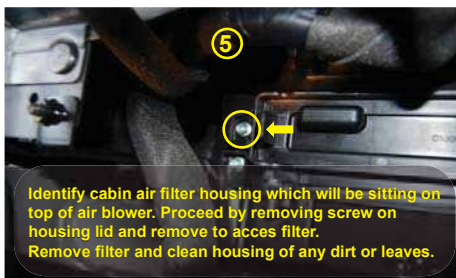

### FITTING INSTRUCTIONS FOR RYCO CABIN FILTER RCA194MS HOLDEN CAPTIVA (CG) SERIES I & SERIES II

GUD Automotive Pty Ltd  
29 Taras Ave Altona North  
Victoria 3025 Australia  
[www.rycofilters.com.au](http://www.rycofilters.com.au)