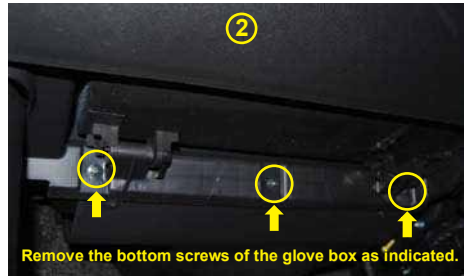

### FITTING INSTRUCTIONS FOR RYCO CABIN FILTER RCA194MS HOLDEN CAPTIVA (CG) SERIES I & SERIES II

GUD Automotive Pty Ltd  
29 Taras Ave Altona North  
Victoria 3025 Australia  
[www.rycofilters.com.au](http://www.rycofilters.com.au)