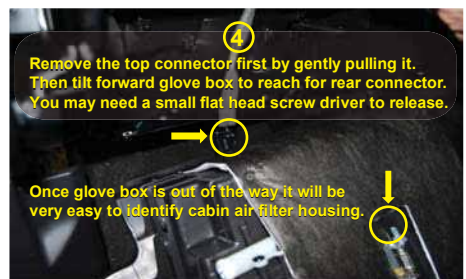

### FITTING INSTRUCTIONS FOR RYCO CABIN FILTER RCA194MS HOLDEN CAPTIVA (CG) SERIES I & SERIES II

GUD Automotive Pty Ltd  
29 Taras Ave Altona North  
Victoria 3025 Australia  
[www.rycofilters.com.au](http://www.rycofilters.com.au)