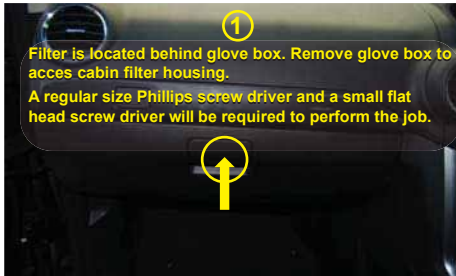

### FITTING INSTRUCTIONS FOR RYCO CABIN FILTER RCA194MS HOLDEN CAPTIVA (CG) SERIES I & SERIES II

GUD Automotive Pty Ltd  
29 Taras Ave Altona North  
Victoria 3025 Australia  
[www.rycofilters.com.au](http://www.rycofilters.com.au)