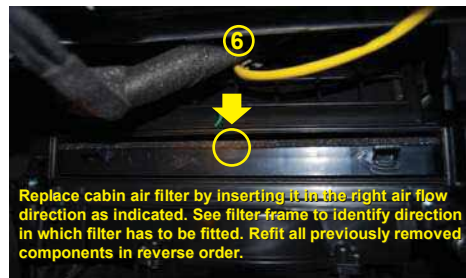

### FITTING INSTRUCTIONS FOR RYCO CABIN FILTER RCA194MS HOLDEN CAPTIVA (CG) SERIES I & SERIES II

GUD Automotive Pty Ltd  
29 Taras Ave Altona North  
Victoria 3025 Australia  
[www.rycofilters.com.au](http://www.rycofilters.com.au)