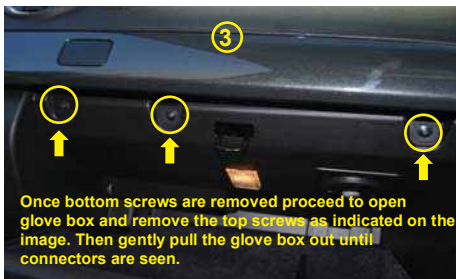

### FITTING INSTRUCTIONS FOR RYCO CABIN FILTER RCA194MS HOLDEN CAPTIVA (CG) SERIES I & SERIES II

GUD Automotive Pty Ltd  
29 Taras Ave Altona North  
Victoria 3025 Australia  
[www.rycofilters.com.au](http://www.rycofilters.com.au)