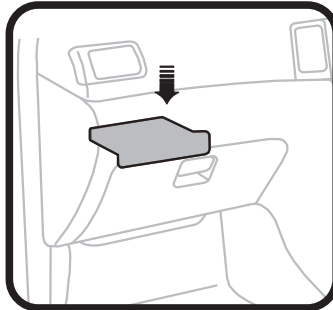

RYCO FILTERS

FITTING INSTRUCTIONS FOR RYCO CABIN FILTER RCA219P

FIAT DUCATO

(Filter is located behind glove box)

1. The cabin air filter is located behind the glove box towards the centre dash.
2. Open the glove box and remove three lower screws and drop the glove box lid. The filter housing is located in the bottom section of the centre dash.
3. Remove the trim cover of the cabin air filter housing and reach for the filter.
4. Slide out the old cabin filter carefully to avoid accumulated debris spreading around. Clean area and insert new filter making sure it is in right air flow direction. Refit all components in reverse order.