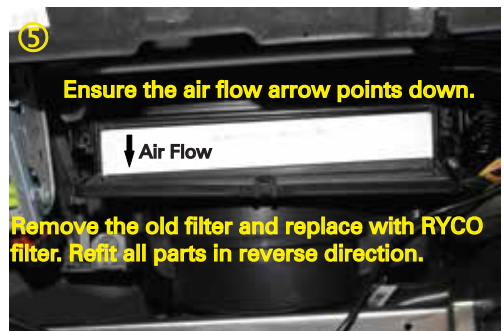

RYCO FILTERS

FITTING INSTRUCTIONS FOR RYCO CABIN FILTER RCA224MS HOLDEN CRUZE JG, JH & YG SERIES (ALSO FIT OPEL ASTRA PJ SERIES)

- ① Unmount the clipped-in cover on the left side of instrument panel.

GUD Automotive Pty Ltd
29 Taras Ave Altona North
Victoria 3025 Australia.
www.rycofilters.com.au